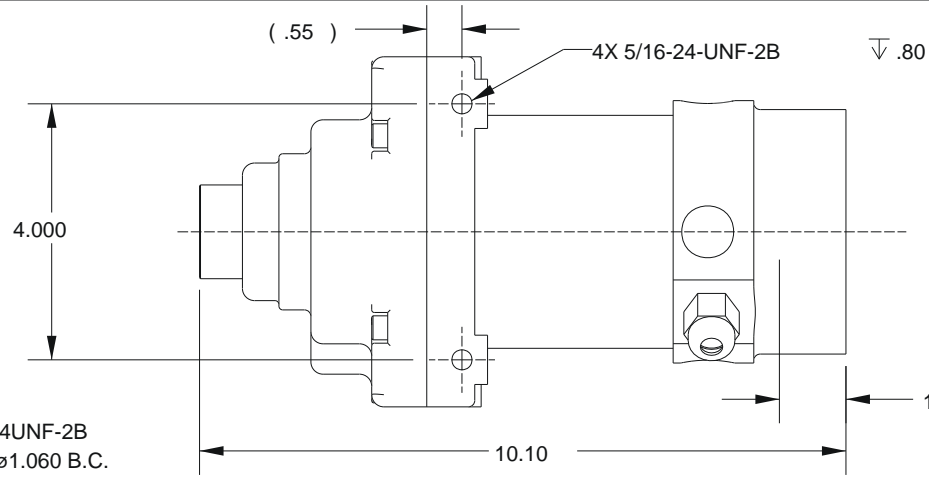

NATIONAL POWER CHAIR  
 P/N NPC-64038  
 24V 230 RPM 4-POLE  
 BI-DIRECTIONAL GEAR MOTOR  
 APPROX WEIGHT: 13 LBS

4X 8-32UNC-2B  
 $\nabla .25$   $\phi 3.466$  B.C.