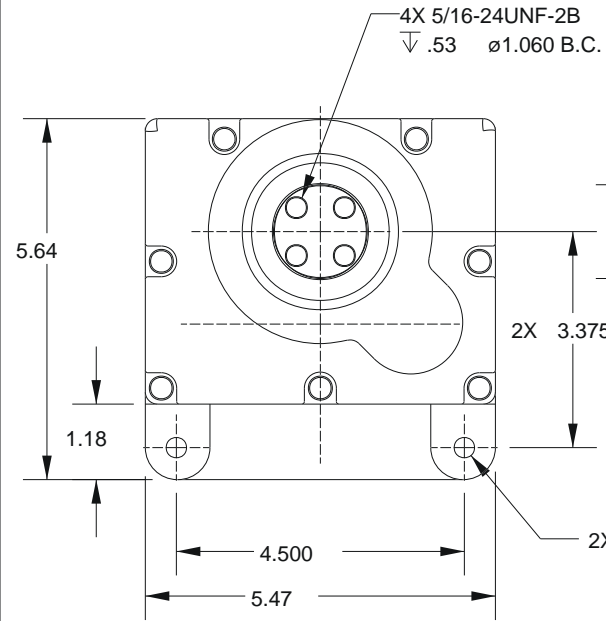

NATIONAL POWER CHAIR  
 P/N NPC-64038  
 24V 230 RPM 4-POLE  
 BI-DIRECTIONAL GEAR MOTOR  
 APPROX WEIGHT: 13 LBS

4X 8-32UNC-2B  
 $\nabla .25$   $\phi 3.466$  B.C.