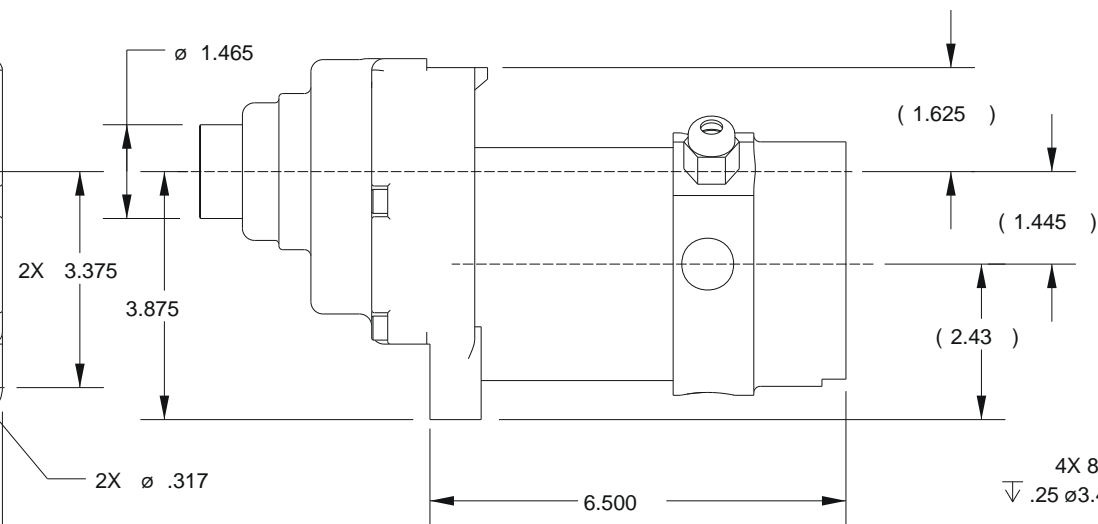

NATIONAL POWER CHAIR  
 P/N NPC-64038  
 24V 230 RPM 4-POLE  
 BI-DIRECTIONAL GEAR MOTOR  
 APPROX WEIGHT: 13 LBS

4X 8-32UNC-2B  
 $\nabla .25$   $\phi 3.466$  B.C.