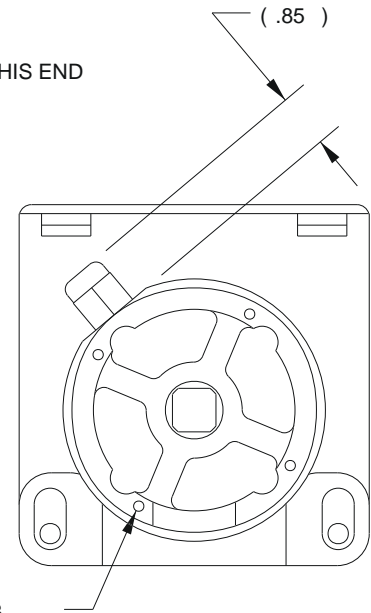

NATIONAL POWER CHAIR  
 P/N NPC-64038  
 24V 230 RPM 4-POLE  
 BI-DIRECTIONAL GEAR MOTOR  
 APPROX WEIGHT: 13 LBS

4X 8-32UNC-2B  
 $\nabla .25$   $\phi 3.466$  B.C.